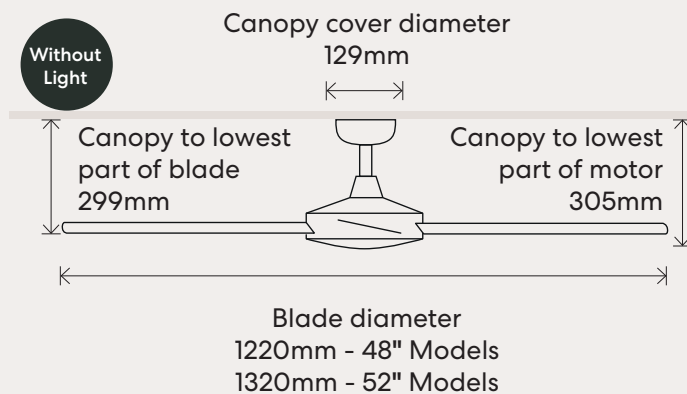

Reversible:	Yes (via motor)
Ceiling Mount Angle:	0-15°
Blade Pitch:	13° (Approx)

If installed with remote control the fan is suitable for flat ceilings only.

About the Light

Light Type:	E27
Number of Globes:	2
Dimmable:	No

Globes are not included. Globes can be max 40 watts each.

Performance 48" Models

Speed	Motor Wattage	RPM	Airflow
1	16w	130	4,860 m3/hr
2	30w	180	6,480 m3/hr
3	55w	230	10,800 m3/hr

Performance 52" Models

Speed	Motor Wattage	RPM	Airflow
1	16w	120	5,400m3/hr
2	31w	170	7,200 m3/hr
3	55w	220	12,000 m3/hr

Dimensions

Extension Rods

K507M/109A
White 900mm

K507M/209A
Black 900mm

Remote

F7000/00A
Remote Control