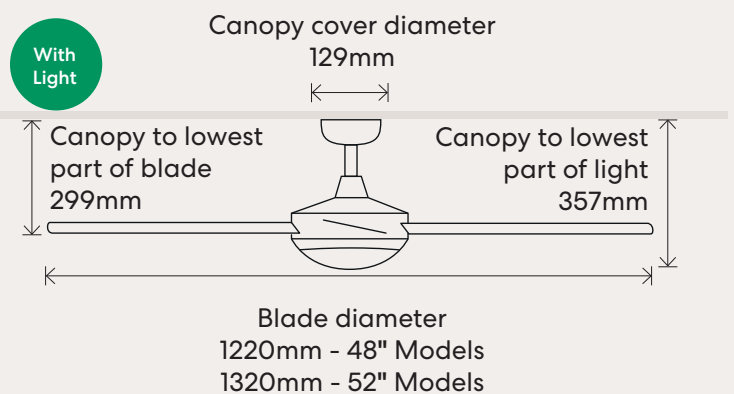

Reversible:	Yes (via motor)
Ceiling Mount Angle:	0-15°
Blade Pitch:	13° (Approx)

If installed with remote control the fan is suitable for flat ceilings only.

About the Light

Light Type:	E27
Number of Globes:	2
Dimmable:	No

Globes are not included. Globes can be max 40 watts each.

Performance 48" Models

Speed	Motor Wattage	RPM	Airflow
1	16w	130	4,860 m3/hr
2	30w	180	6,480 m3/hr
3	55w	230	10,800 m3/hr

Performance 52" Models

Speed	Motor Wattage	RPM	Airflow
1	16w	120	5,400m3/hr
2	31w	170	7,200 m3/hr
3	55w	220	12,000 m3/hr

Dimensions

Extension Rods

K507M/109A
White 900mm

K507M/209A
Black 900mm

Remote

F7000/00A
Remote Control