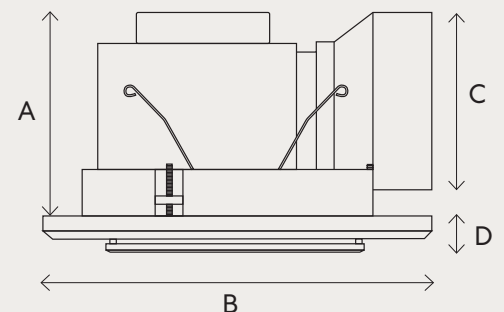

Metro PRO 200:

ECFCM23W

Metro Quiet Boost 250:

ECFCM34W

	Metro 200	Metro 250
Voltage	240	240
Current (A)	0.113	0.146
Power (w)	25	42
Noise Level dB(A)	39.7	< 45
Capacity (m3/hr)	270	400
Capacity (l/s)	75	111.11
Capacity (CFM)	158.91	235.43
Duct Size (mm)	150	150

## Dimensions (mm)

The Metro range is a high quality modern ceiling exhaust fan that can be connected to 150mm ducting. The metro comes with a built in backdraft shutter and is available in two sizes. The fan comes with a lead and plug for easy DIY installation.

Model	A	B	C	D	Cutout
200	194	270	150	28	240
250	194	325	150	28	290

Minimum install depth on both models 220mm