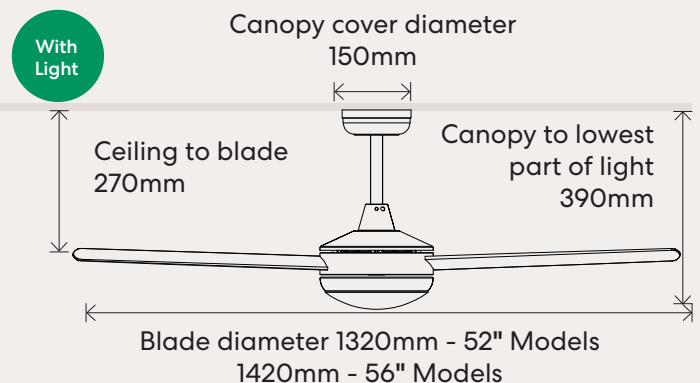

Technical Data

Install Location:	Indoor / Outdoor* & Coastal
Motor Type:	DC
Blade Material:	ABS Plastic
Operation:	Wall Control | SMART/Remote Remote frequency 2.4 GHz.

Reversible Remote / Smart:	Yes
Reversible Wall Control:	No
Ceiling Mount Angle:	0-15°
Blade Pitch:	13° (Approx)
Timer:	1-9 Hour

About the CCT LED Light

3000k 1300 Lumens	4200k 1600 Lumens	5000k 1500 Lumens

Light Type:	LED (18w)
Dimmable:	Yes (8 Steps)

SP-CFFCESD-LEDMOD - User Replaceable LED Light Panel. Plug in LED panel can be replaced without an electrician.

LED Light has CCT & Dimming level memory, turn your fan off / on and the same light settings will be retained

52" SMART / Remote

Speed	Wattage	RPM	Airflow
1	5w	60	3,911 m3/hr
2	7w	90	5,242 m3/hr
3	10w	122	6,394 m3/hr
4	16w	151	7,454 m3/hr
5	25w	185	9,202 m3/hr
6	35w	215	11,060 m3/hr

56" SMART / Remote

Speed	Wattage	RPM	Airflow
1	5w	60	5,631 m3/hr
2	7w	88	6,953 m3/hr
3	10w	116	8,824 m3/hr
4	15w	145	10,630 m3/hr
5	24w	174	13,874 m3/hr
6	35w	200	15,639 m3/hr

52" Wall Control

Speed	Wattage	RPM	Airflow
1	7w	90	5,256 m3/hr
2	9.5w	115	6,156 m3/hr
3	13.5w	140	7,038 m3/hr
4	20.6w	165	8,473 m3/hr
5	26.2w	190	9,474 m3/hr
6	35w	215	11,060 m3/hr

56" Wall Control

Speed	Wattage	RPM	Airflow
1	7.2w	90	7,069 m3/hr
2	9.8w	112	8,648 m3/hr
3	13.7w	136	9,563 m3/hr
4	18.5w	156	11,956 m3/hr
5	25.8w	178	14,021 m3/hr
6	35w	200	15,639 m3/hr

Dimensions

Extension Rods

W-CRFCMK90WH
White 900mm

W-CRFCMK90BL
Black 900mm

W-CRFCMK150WH
White 1500mm

W-CRFCMK150BL
Black 1500mm