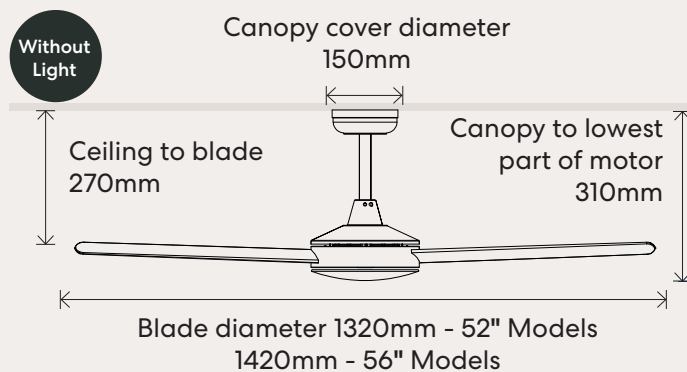

Technical Data

Install Location:	Indoor / Outdoor* & Coastal
Motor Type:	DC
Blade Material:	ABS Plastic
Operation:	Wall Control | SMART/Remote Remote frequency 2.4 GHz.

Reversible Remote / Smart:	Yes
Reversible Wall Control:	No
Ceiling Mount Angle:	0-15°
Blade Pitch:	13° (Approx)
Timer:	1-9 Hour

About the CCT LED Light

3000k 1300 Lumens	4200k 1600 Lumens	5000k 1500 Lumens

Light Type:	LED (18w)
Dimmable:	Yes (8 Steps)

SP-CFFCESD-LEDMOD - User Replaceable LED Light Panel. Plug in LED panel can be replaced without an electrician.

LED Light has CCT & Dimming level memory, turn your fan off / on and the same light settings will be retained

52" SMART / Remote

Speed	Wattage	RPM	Airflow
1	5w	60	3,911 m3/hr
2	7w	90	5,242 m3/hr
3	10w	122	6,394 m3/hr
4	16w	151	7,454 m3/hr
5	25w	185	9,202 m3/hr
6	35w	215	11,060 m3/hr

56" SMART / Remote

Speed	Wattage	RPM	Airflow
1	5w	60	5,631 m3/hr
2	7w	88	6,953 m3/hr
3	10w	116	8,824 m3/hr
4	15w	145	10,630 m3/hr
5	24w	174	13,874 m3/hr
6	35w	200	15,639 m3/hr

52" Wall Control

Speed	Wattage	RPM	Airflow
1	7w	90	5,256 m3/hr
2	9.5w	115	6,156 m3/hr
3	13.5w	140	7,038 m3/hr
4	20.6w	165	8,473 m3/hr
5	26.2w	190	9,474 m3/hr
6	35w	215	11,060 m3/hr

56" Wall Control

Speed	Wattage	RPM	Airflow
1	7.2w	90	7,069 m3/hr
2	9.8w	112	8,648 m3/hr
3	13.7w	136	9,563 m3/hr
4	18.5w	156	11,956 m3/hr
5	25.8w	178	14,021 m3/hr
6	35w	200	15,639 m3/hr

Dimensions

Extension Rods

W-CRFCMK90WH
White 900mm

W-CRFCMK90BL
Black 900mm

W-CRFCMK150WH
White 1500mm

W-CRFCMK150BL
Black 1500mm