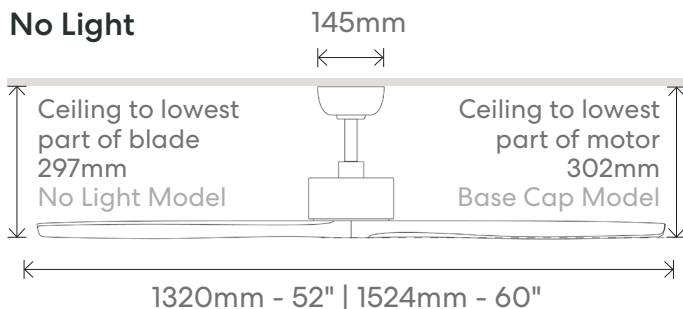

Extension Rods

Ecu	
K008M/606A	600mm
K008M/612A	1200mm