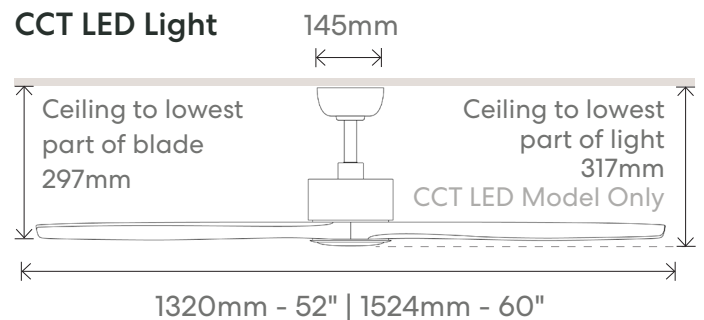

Extension Rods

Ecu	
K008M/606A	600mm
K008M/612A	1200mm