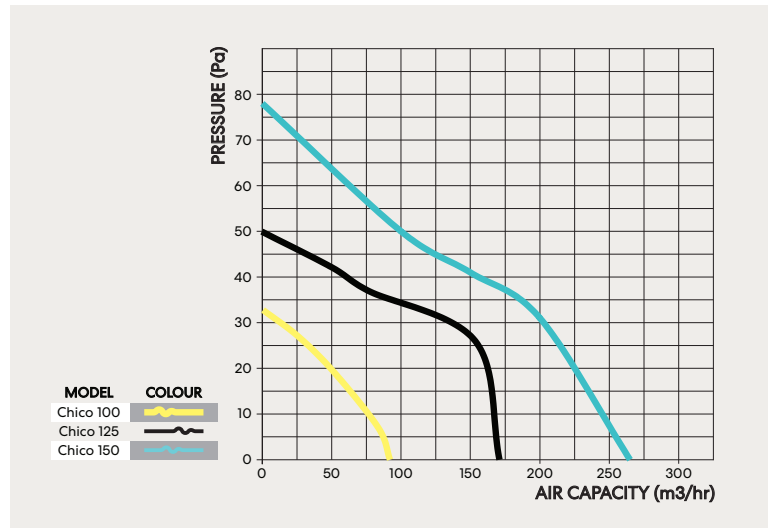

Built in adjustable 2-30 minute timer & humidity sensor - adjustable based on 60 - 90%.

	100	125	150
Voltage	220-240	220-240	220-240
Current (A)	0.085	0.1	0.13
Power (w)	14	16	24
Noise Level dB(A)	33	34	37
Capacity (m ³ /hr)	88	166	264
Capacity (l/s)	24.46	46.42	73.67
Capacity (CFM)	79.51	98.36	156.08
Duct Size (mm)	100	125	150