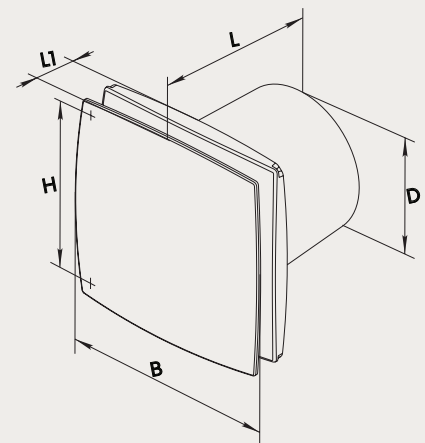

Built in adjustable 2-30 minute timer & humidity sensor - adjustable based on 60 - 90%.

	100	125	150
Voltage	220-240	220-240	220-240
Current (A)	0.085	0.1	0.13
Power (w)	14	16	24
Noise Level dB(A)	33	34	37
Capacity (m ³ /hr)	88	166	264
Capacity (l/s)	24.46	46.42	73.67
Capacity (CFM)	79.51	98.36	156.08
Duct Size (mm)	100	125	150

Dimensions (mm)

Model	D	B	L	L1	H
100	100	152	126	30	120
125	125	177	135	34	140
150	150	206	154	36	165

The Chico range features a modern design with a capable exhaust fan. It is a ductable ceiling or wall mounted exhaust fan with a very modern low profile fascia, which makes it popular with interior designers and architects. The Chico includes a thin draft stopper and requires hard-wiring by an electrician.