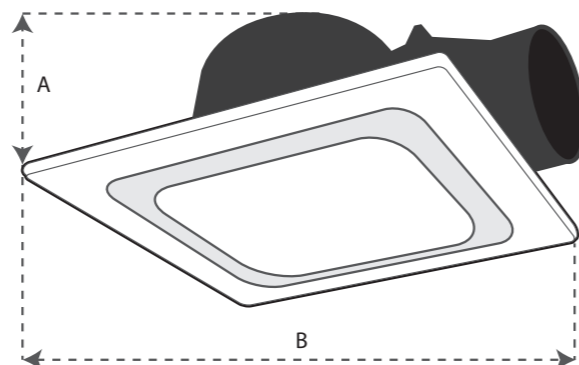

- **About the Fan**

The Metro PRO ceiling exhaust fans have a built in backdraft shutter and are side ducted, meaning you can connect ducting if required. Both models suit 150mm ducting. The fan has a modern low profile fascia with a plastic motor and cover. The fan comes with a lead and plug for DIY installation.

- **Mounting**

The fan is suitable for ceiling mounting only. Both models require min 220mm of ceiling space.

SKU	Description
ECFCM23W	Metro 200 Ceiling Exhaust Fan - White
ECFCM24W	Metro 250 Ceiling Exhaust Fan - White

### Fan Overall Dimensions (mm)

SKU	A	B	DUCT SIZE	CUTOUT SIZE
ECFCM23W	194	270	150	240
ECFCM24W	194	325	150	290