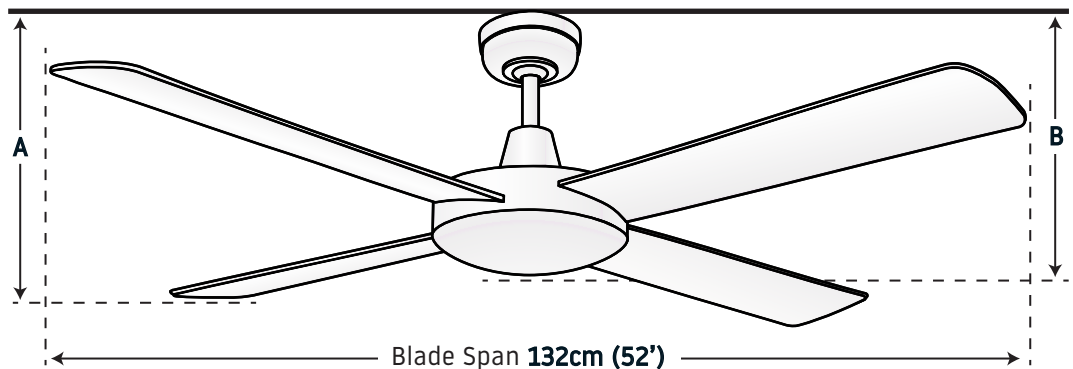

## DIMENSIONS

**A** Ceiling to Blade **265mm**

**B** Ceiling to Base\* **315mm**

**C** Blade Span **1320mm**

\*Ceiling to Base is approx to the lowest part of the motor

**THREE YEAR IN-HOME WARRANTY**