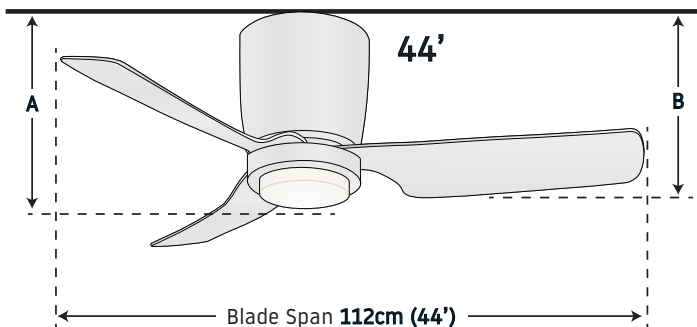

DIMENSIONS

44'	A Ceiling to Base	240mm
	B Ceiling to Blade*	200mm
	C Blade Span	1120mm