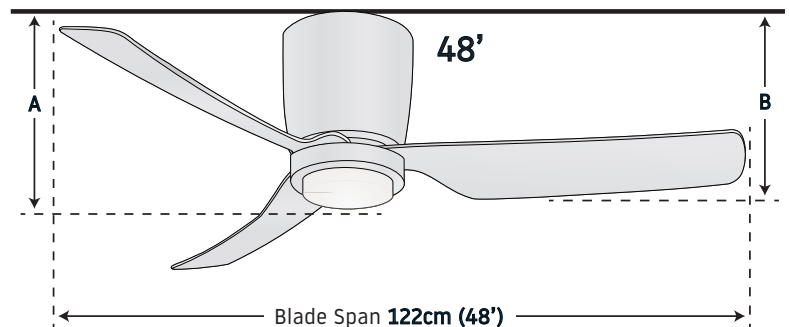

48'	A Ceiling to Base	240mm
	B Ceiling to Blade*	200mm
	C Blade Span	1220mm